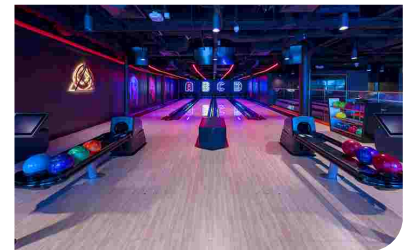

Informasi & Reservasi :

ayowisata

it's not just travel, it's a lifestyle

PT GLOBALINDO KREASI WISATA

Jl. Talang Betutu No. 7, Lantai 3
Kebon Melati - Tanah Abang, Jakarta 10230 - INDONESIA
Telp : + 62 (21) - 21 23 24 88 / 99 (hunting)
Email : sales@ayowisata.com